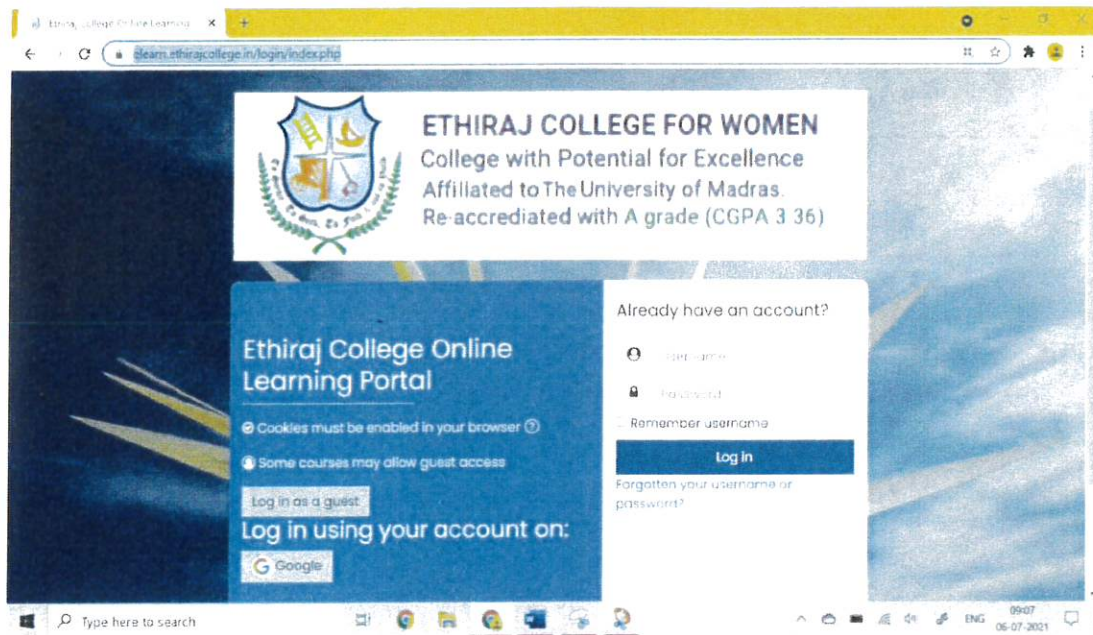

## *Ethiraj E-Learning Login Page*

URL: <https://elearn.ethirajcollege.in/>

*S. Manjivani*

PRINCIPAL  
ETHIRAJ COLLEGE FOR WOMEN  
(AUTONOMOUS)  
CHENNAI-600 008.